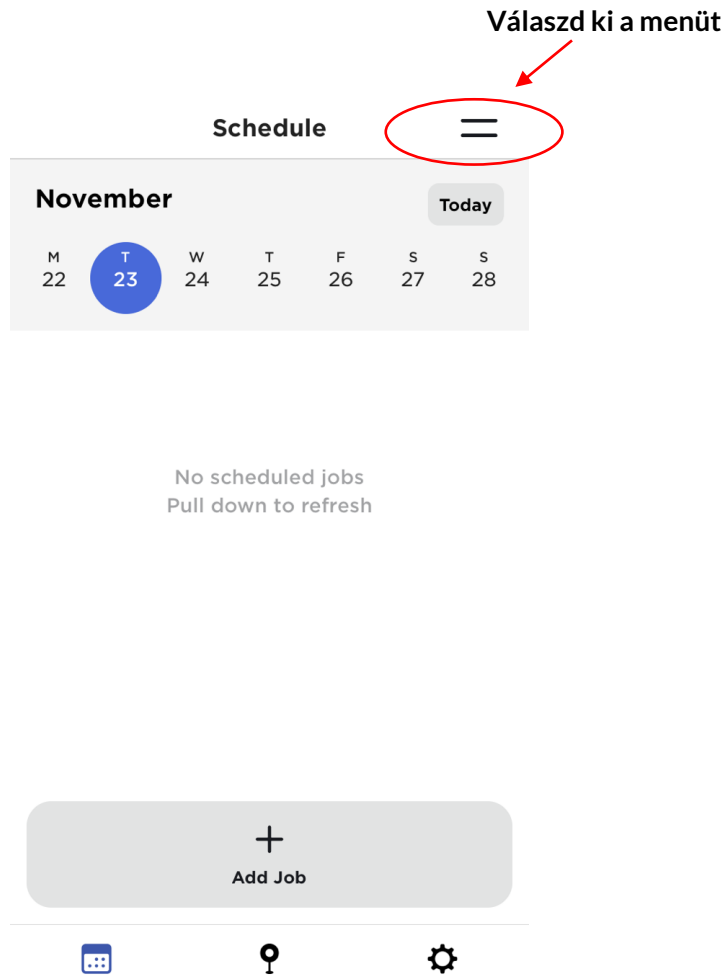

Töltő üzembe helyezése

Kövessd a lépéseket a töltő üzembe helyezéséhez

1